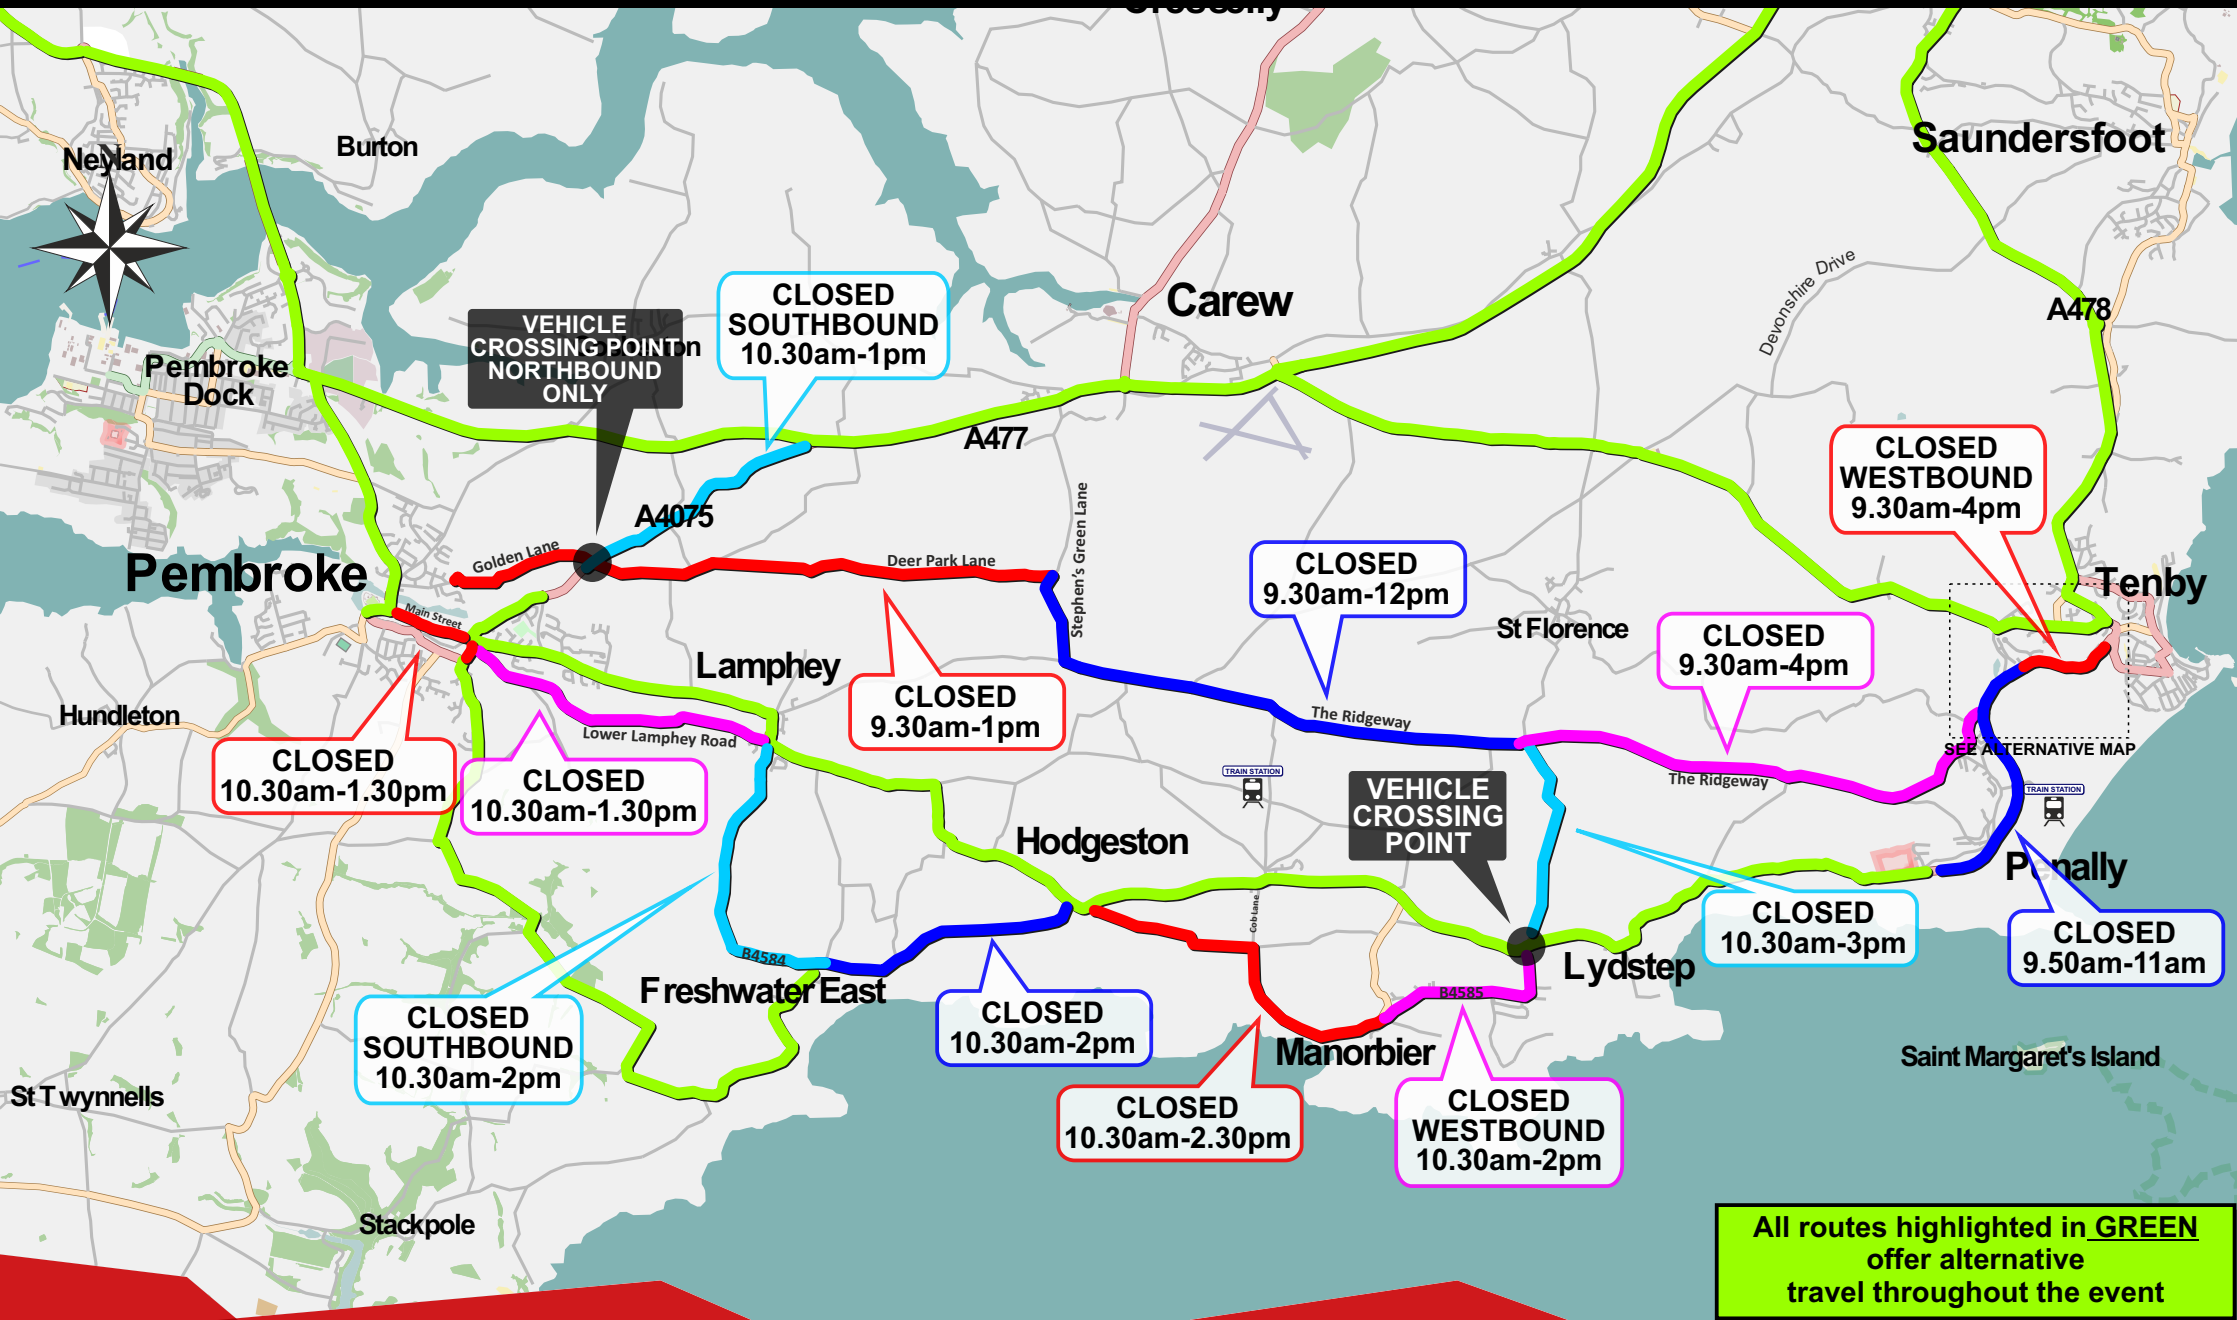

THE WALES MARATHON ACCESS OVERVIEW

SUNDAY 29 JUNE 2025

All routes highlighted in **GREEN** offer alternative travel throughout the event

Crossing points are available across the run route where indicated but you may experience long delays at certain times
For more information please go to www.lcwwales.com

For safety please avoid parking on the run route